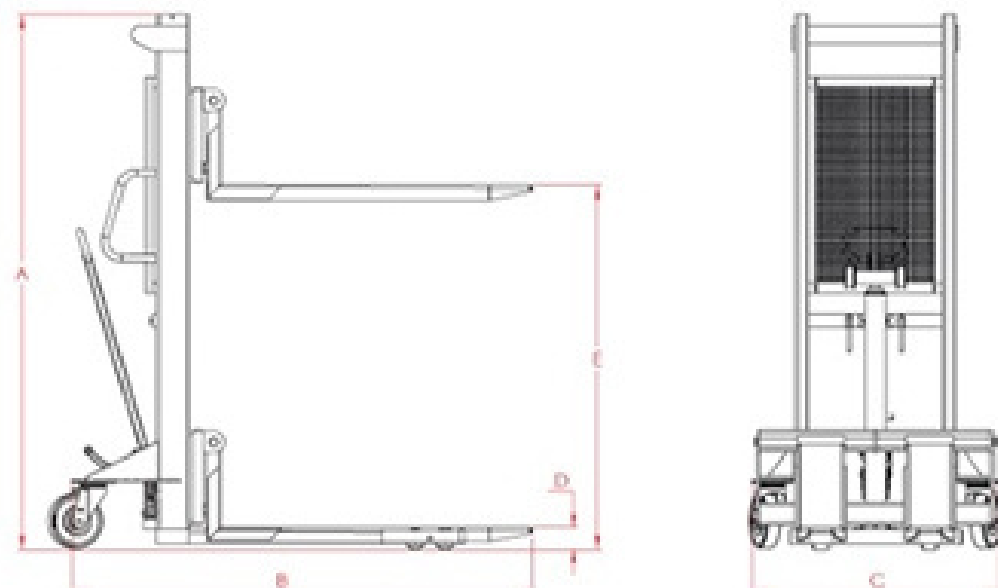

**GARAGE
TECHNIC**

AUTOMOTIVE GARAGE EQUIPMENT

**PRODUCT
CATALOG**

www.garagetechnic.com

MT15 Stacker

Technical Details

Model	MT 15
Capacity (Kg)	1500
A (Mm)	1980
B (Mm)	1700
C (Mm)	910
D (Mm)	85
E (Mm)	1500
Weight (Kg)	265

ET20 Electric 1500 Kg Stacker

Technical Details

Model	ET 20
Capacity (Kg)	1500
Electrical	2.2 Kw 220 V
A (Mm)	2620
B (Mm)	1500
C (Mm)	920
D (Mm)	90
E (Mm)	2000
Weight (Kg)	320

LT5001 Tyre Carrying Jack

Technical Details

Capacity

500 (Kg)

Height

280 (Mm)

Weight

70 (Kg)

LT5003 Heavy Type Tyre Carrying Jack

Technical Details

Capacity	Model	A Min	A Max	B	C Min	C Max	D Min	D Max	E Min	E Max	F Max
1.5 Ton	Heavy Type	1520 (Mm)	2325 (Mm)	1200 (Mm)	1270 (Mm)	1850 (Mm)	90 (Mm)	230 (Mm)	720 (Mm)	830 (Mm)	108 (Mm)

GET IN TOUCH

HEAD OFFICE
Fatih Mh. Oto Parçacılar Sitesi Boyluca Sk. C
Blok No:28 Selçuklu/Konya/TURKEY
+90 332 352 62 11
info@garagetechnic.com