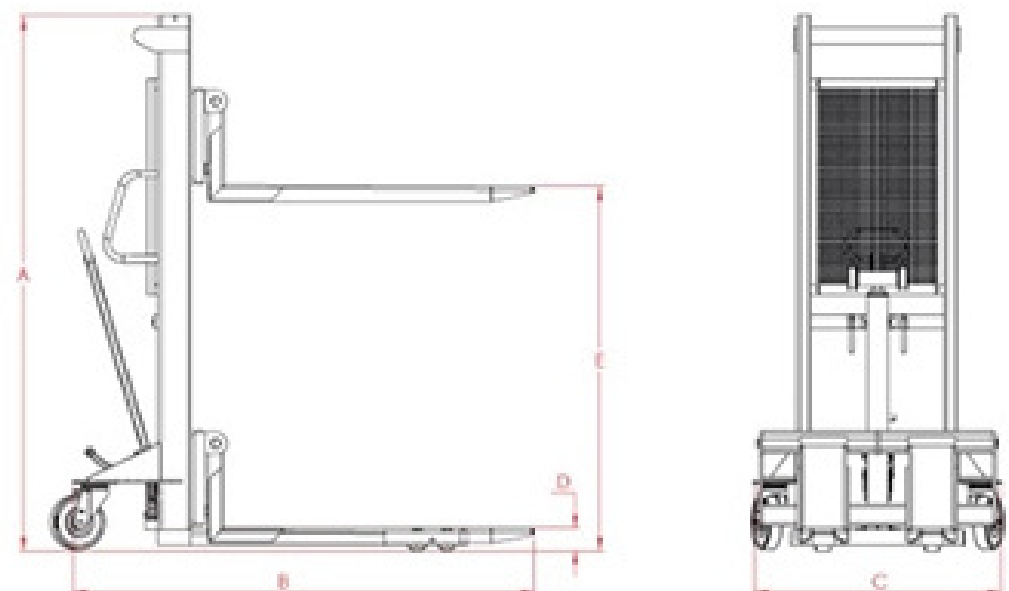

**GARAGE
TECHNIC**

AUTOMOTIVE GARAGE EQUIPMENT

**PRODUCT
CATALOG**

www.garagetechnic.com

MT15 Stacker

Technical Details

Model	MT 15
Capacity (Kg)	1500
A (Mm)	1980
B (Mm)	1700
C (Mm)	910
D (Mm)	85
E (Mm)	1500
Weight (Kg)	265

ET20 Electric 1500 Kg Stacker

Technical Details

Model	ET 20
Capacity (Kg)	1500
Electrical	2.2 Kw 220 V
A (Mm)	2620
B (Mm)	1500
C (Mm)	920
D (Mm)	90
E (Mm)	2000
Weight (Kg)	320

LT5001 Tyre Carrying Jack

Technical Details

Capacity

500 (Kg)

Height

280 (Mm)

Weight

70 (Kg)

LT5003 Heavy Type Tyre Carrying Jack

Technical Details

Capacity	Model	A Min	A Max	B	C Min	C Max	D Min	D Max	E Min	E Max	F Max
1.5 Ton	Heavy Type	1520 (Mm)	2325 (Mm)	1200 (Mm)	1270 (Mm)	1850 (Mm)	90 (Mm)	230 (Mm)	720 (Mm)	830 (Mm)	108 (Mm)

GET IN TOUCH

HEAD OFFICE
Fatih Mh. Oto Parçacılar Sitesi Boyluca Sk. C
Blok No:28 Selçuklu/Konya/TURKEY
+90 332 352 62 11
info@garagetechnic.com