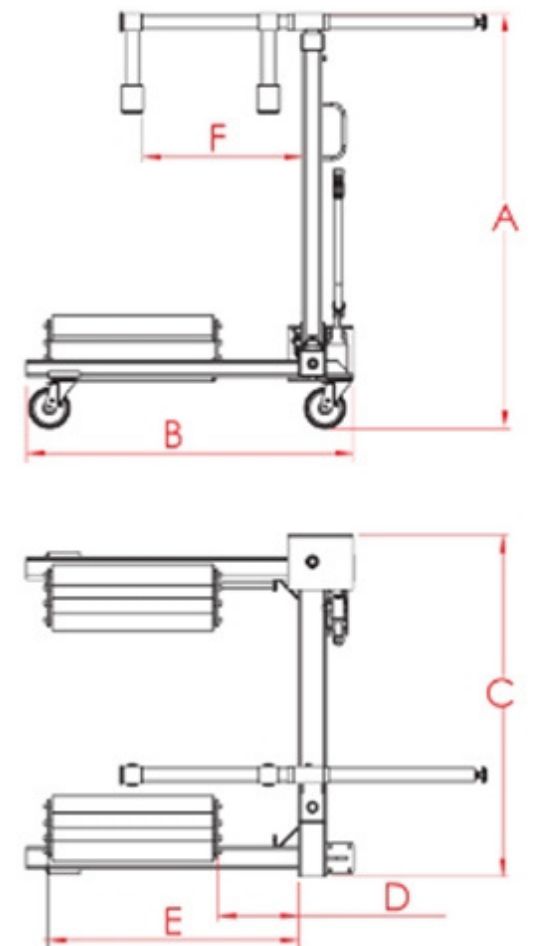

ET20 Electric 1500 Kg Stacker

Technical Details

Model	ET 20
Capacity (Kg)	1500
Electrical	2.2 Kw 220 V
A (Mm)	2620
B (Mm)	1500
C (Mm)	920
D (Mm)	90
E (Mm)	2000
Weight (Kg)	320

LT5001 Tyre Carrying Jack

Technical Details

Capacity

500 (Kg)

Height

280 (Mm)

Weight

70 (Kg)

LT5003 Heavy Type Tyre Carrying Jack

Technical Details

Capacity	Model	A Min	A Max	B	C Min	C Max	D Min	D Max	E Min	E Max	F Max
1.5 Ton	Heavy Type	1520 (Mm)	2325 (Mm)	1200 (Mm)	1270 (Mm)	1850 (Mm)	90 (Mm)	230 (Mm)	720 (Mm)	830 (Mm)	108 (Mm)

GET IN TOUCH

HEAD OFFICE
Fatih Mh. Oto Parçacılar Sitesi Boyluca Sk. C
Blok No:28 Selçuklu/Konya/TURKEY
+90 332 352 62 11
info@garagetechnic.com